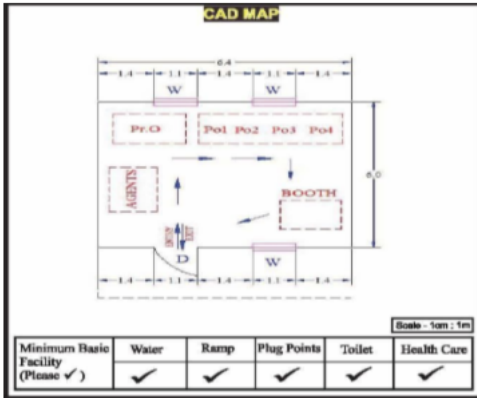

Nazri Naksha

Google Map View

Polling Station Building Front View

Polling Station Front View

Cad View

Key MAP View