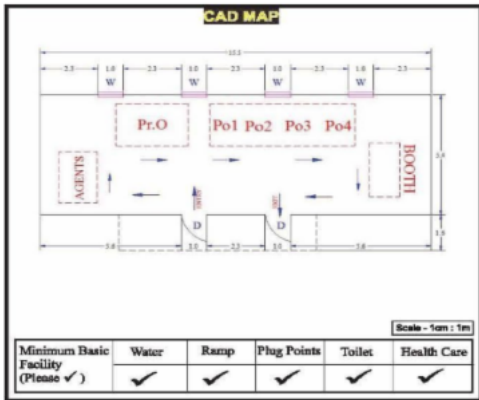

Nazri Naksha

Google Map View

Polling Station Building Front View

Polling Station Front View

Cad View

Key MAP View