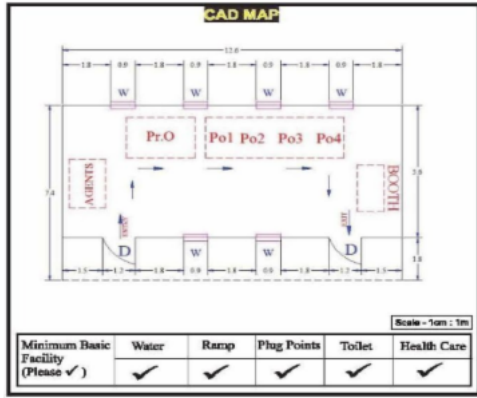

Nazri Naksha

Google Map View

Polling Station Building Front View

Polling Station Front View

Cad View

Key MAP View