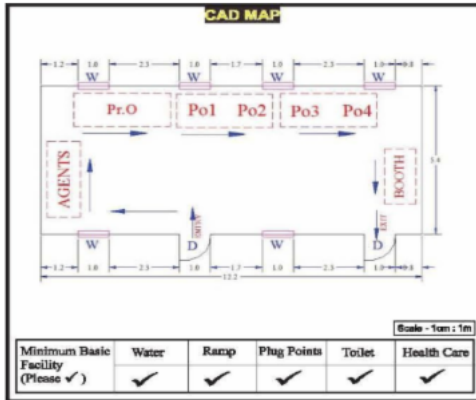

Nazri Naksha

Google Map View

Polling Station Building Front View

Polling Station Front View

Cad View

Key MAP View