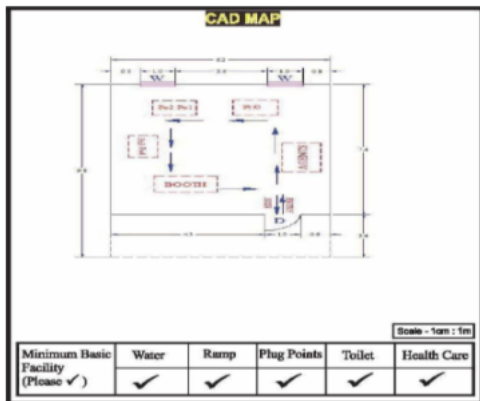

Nazri Naksha

Google Map View

Polling Station Building Front View

Polling Station Front View

Cad View

Key MAP View