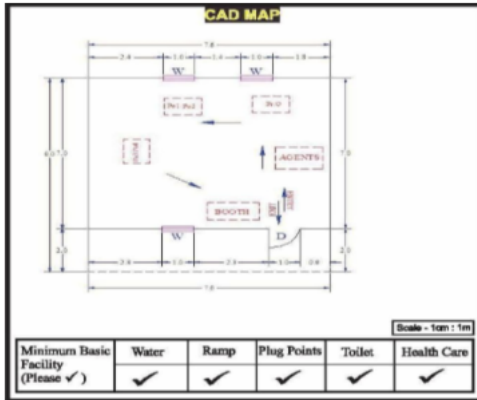

Nazri Naksha

Google Map View

Polling Station Building Front View

Polling Station Front View

Cad View

Key MAP View