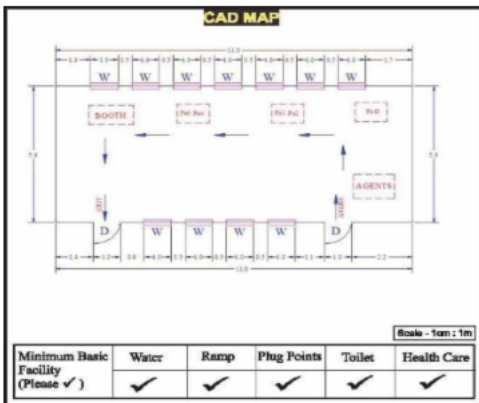

Nazri Naksha

Google Map View

Polling Station Building Front View

Polling Station Front View

Cad View

Key MAP View