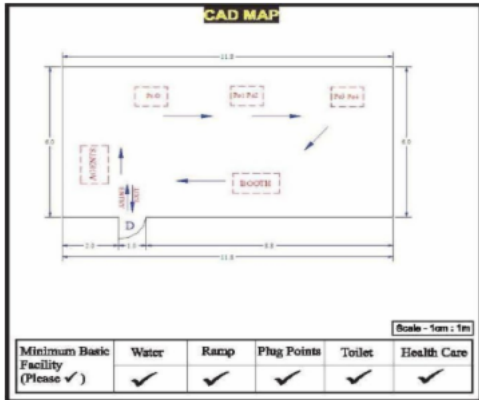

Nazri Naksha

Google Map View

Polling Station Building Front View

Polling Station Front View

Cad View

Key MAP View