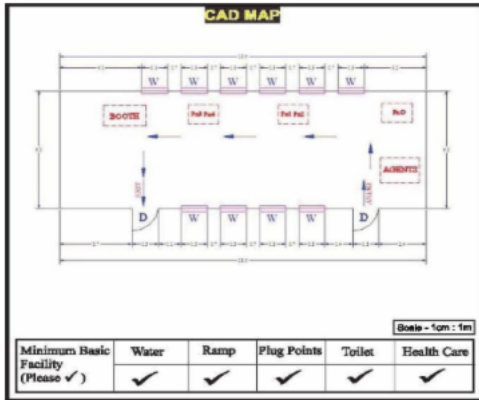

Nazri Naksha

Google Map View

Polling Station Building Front View

Polling Station Front View

Cad View

Key MAP View