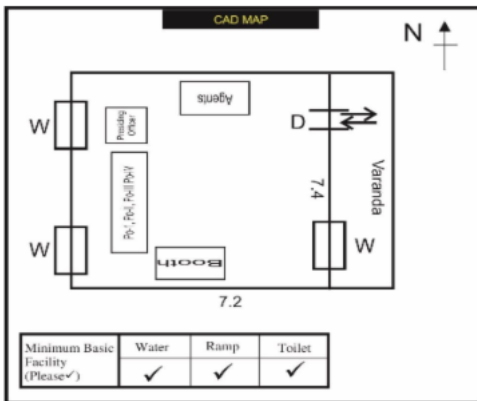

Nazri Naksha

Google Map View

Polling Station Building Front View

Polling Station Front View

Cad View

Key MAP View