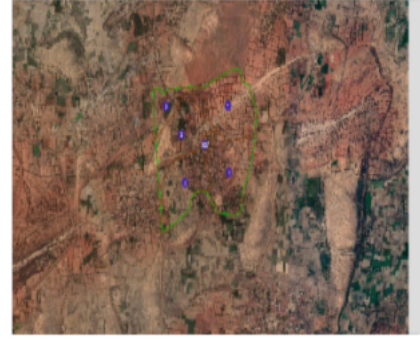

Nazri Naksha

Google Map View