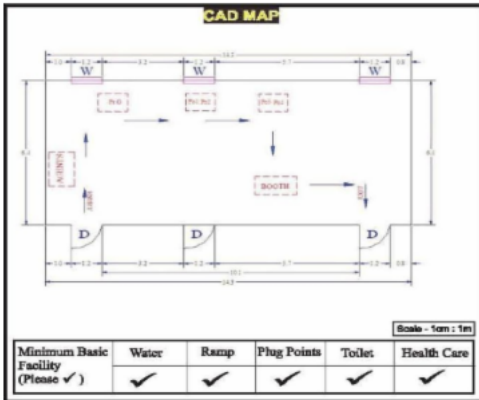

Nazri Naksha

Google Map View

Polling Station Building Front View

Polling Station Front View

Cad View

Key MAP View