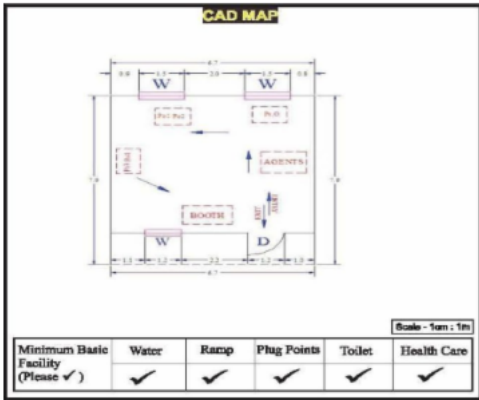

Nazri Naksha

Google Map View

Polling Station Building Front View

Polling Station Front View

Cad View

Key MAP View