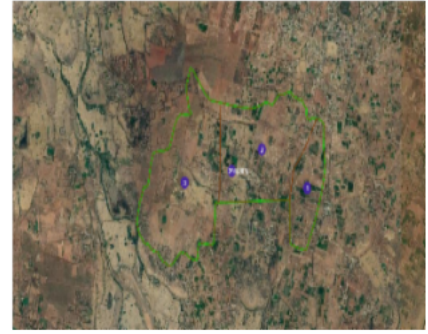

Nazri Naksha

Google Map View