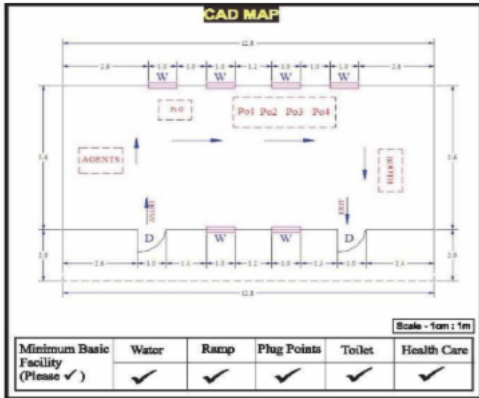

Nazri Naksha

Google Map View

Polling Station Building Front View

Polling Station Front View

Cad View

Key MAP View