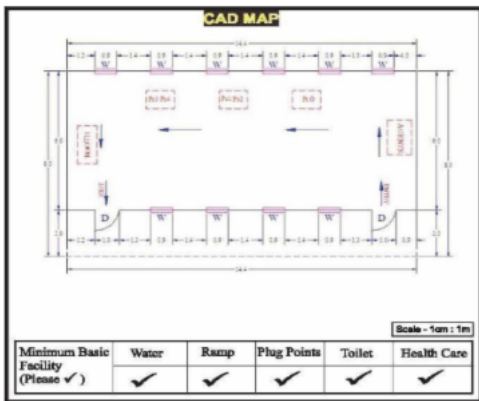

Nazri Naksha

Google Map View

Polling Station Building Front View

Polling Station Front View

Cad View

Key MAP View