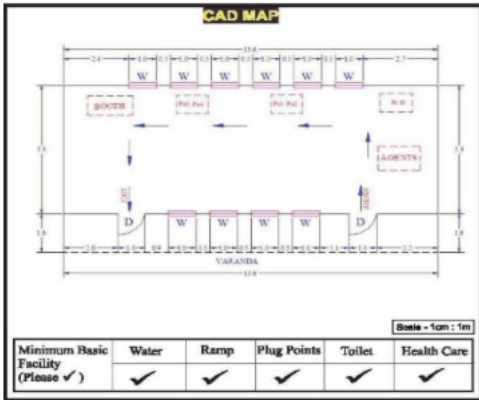

Nazri Naksha

Google Map View

Polling Station Building Front View

Polling Station Front View

Cad View

Key MAP View