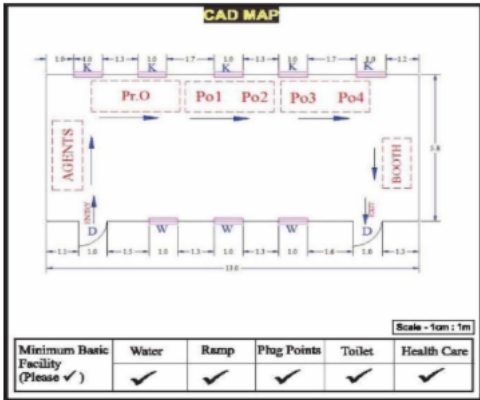

Nazri Naksha

Google Map View

Cad View