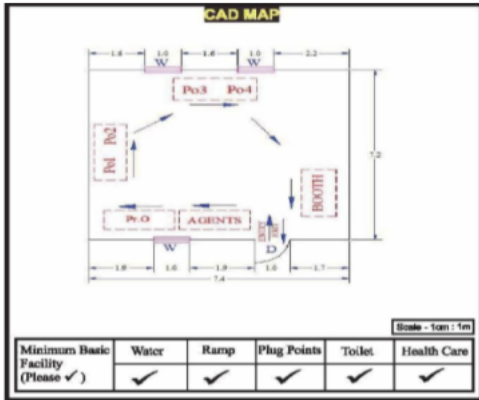

Nazri Naksha

Google Map View

Polling Station Building Front View

Polling Station Front View

Cad View

Key MAP View