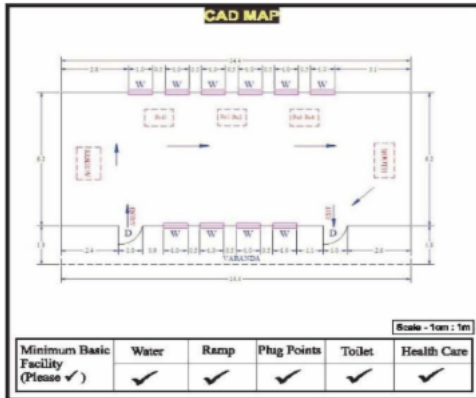

Nazri Naksha

Google Map View

Polling Station Building Front View

Polling Station Front View

Cad View

Key MAP View