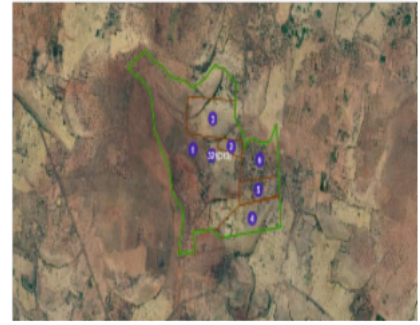

Nazri Naksha

Google Map View