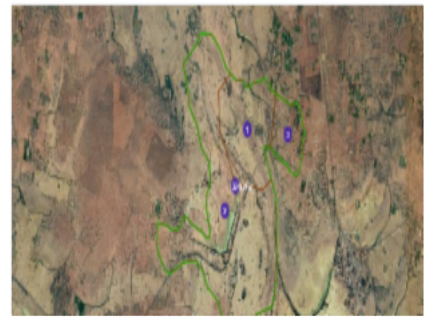

Nazri Naksha

Google Map View