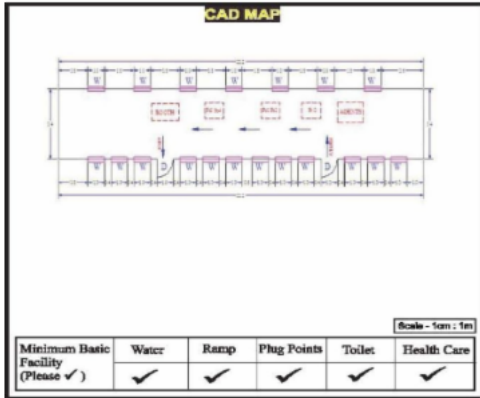

Nazri Naksha

Google Map View

Polling Station Building Front View

Polling Station Front View

Cad View

Key MAP View