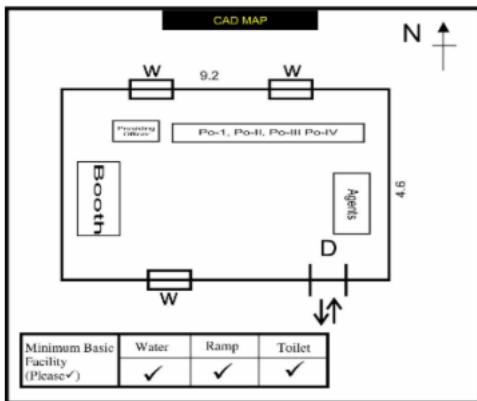

Nazri Naksha

Google Map View

Polling Station Building Front View

Polling Station Front View

Cad View

Key MAP View