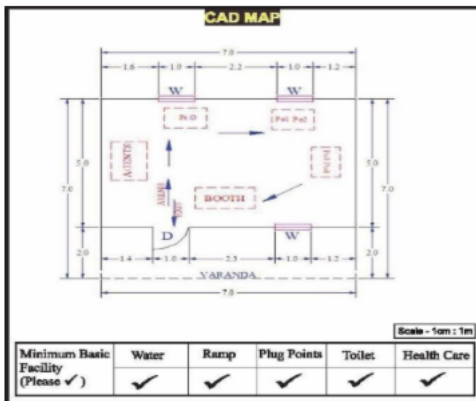

Nazri Naksha

Google Map View

Polling Station Building Front View

Polling Station Front View

Cad View

Key MAP View