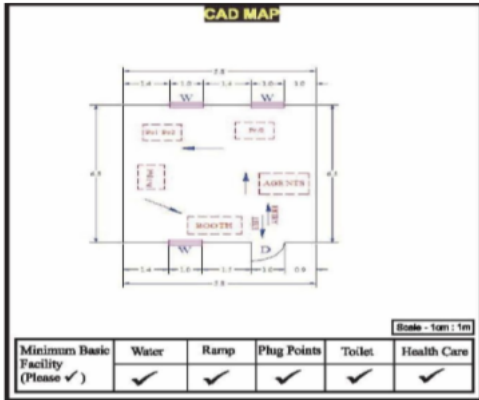

Nazri Naksha

Google Map View

Polling Station Building Front View

Polling Station Front View

Cad View

Key MAP View