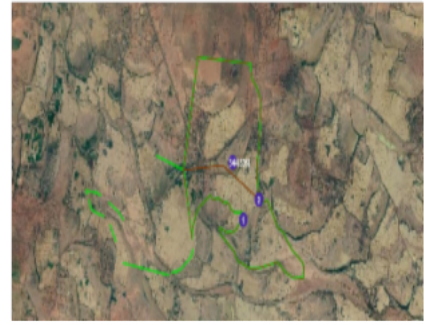

Nazri Naksha

Google Map View