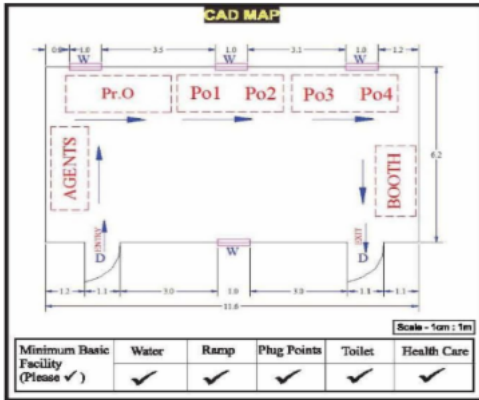

Nazri Naksha

Google Map View

Polling Station Building Front View

Polling Station Front View

Cad View

Key MAP View