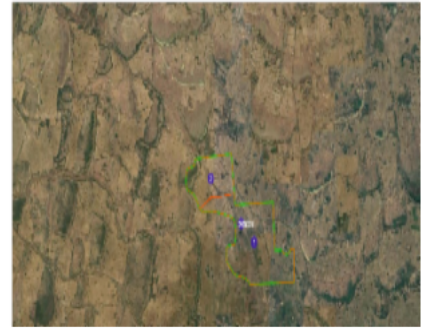

Nazri Naksha

Google Map View