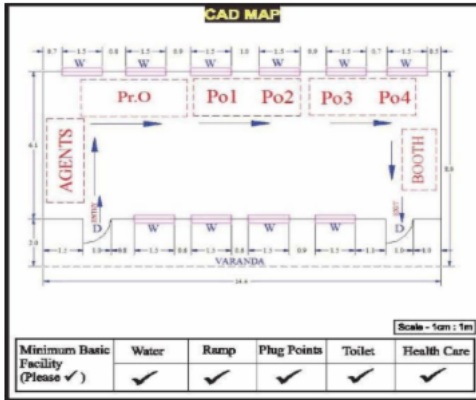

Nazri Naksha

Google Map View

Polling Station Building Front View

Polling Station Front View

Cad View

Key MAP View