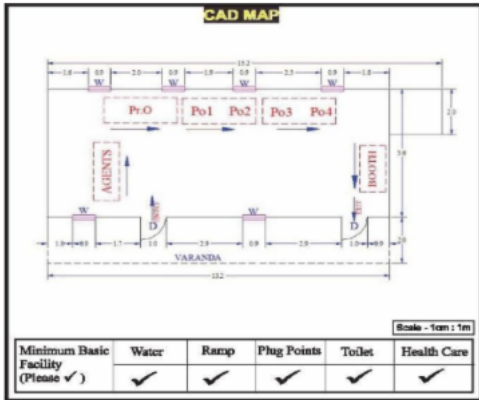

Nazri Naksha

Google Map View

Polling Station Building Front View

Polling Station Front View

Cad View

Key MAP View