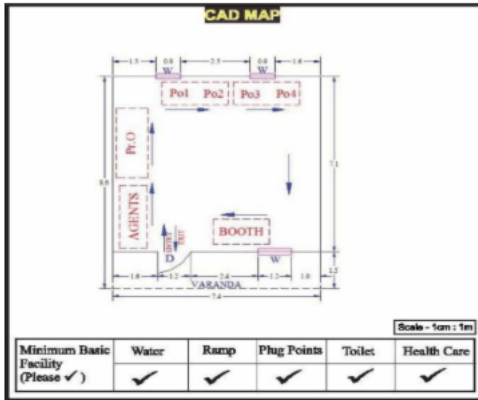

Nazri Naksha

Google Map View

Polling Station Building Front View

Polling Station Front View

Cad View

Key MAP View