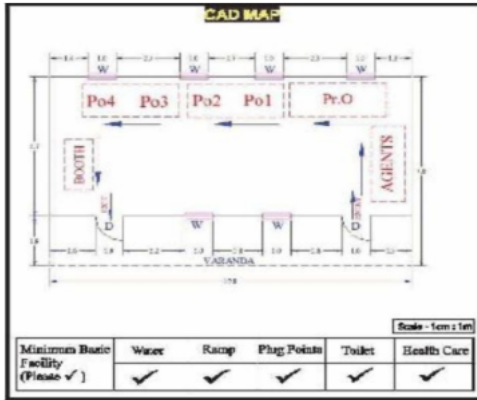

Nazri Naksha

Google Map View

Polling Station Building Front View

Polling Station Front View

Cad View

Key MAP View