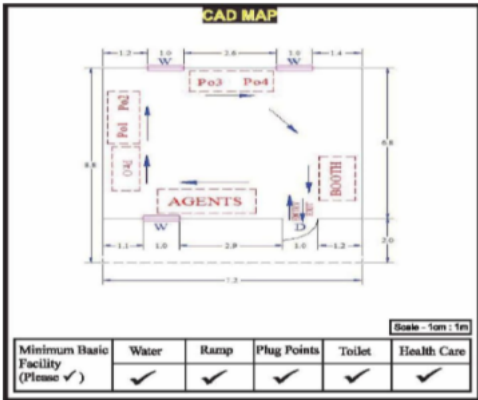

Nazri Naksha

Google Map View

Polling Station Building Front View

Polling Station Front View

Cad View

Key MAP View