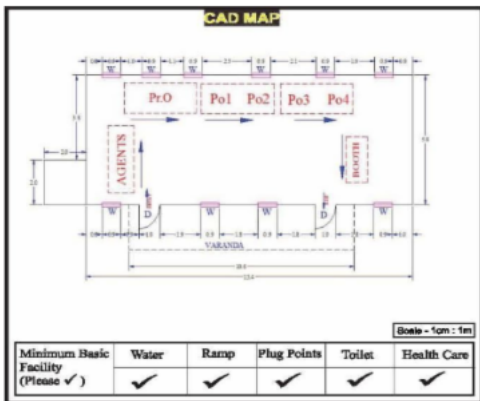

Nazri Naksha

Google Map View

Polling Station Building Front View

Polling Station Front View

Cad View

Key MAP View