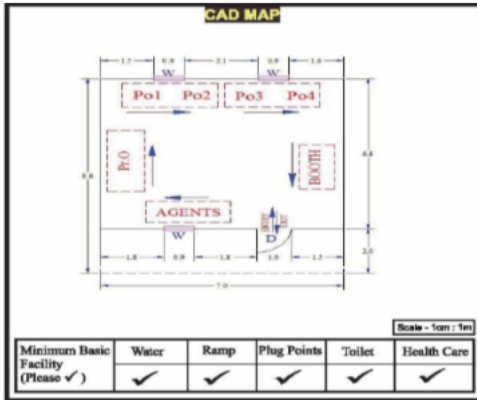

Nazri Naksha

Google Map View

Polling Station Building Front View

Polling Station Front View

Cad View

Key MAP View