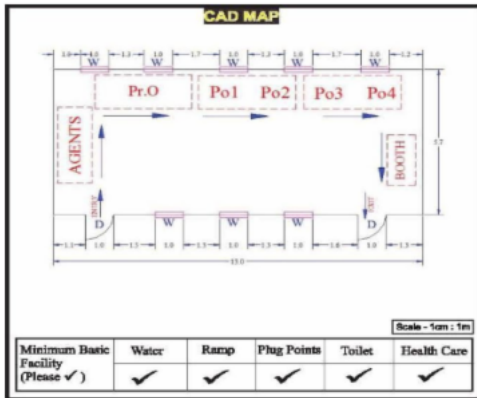

Nazri Naksha

Google Map View

Polling Station Building Front View

Polling Station Front View

Cad View

Key MAP View