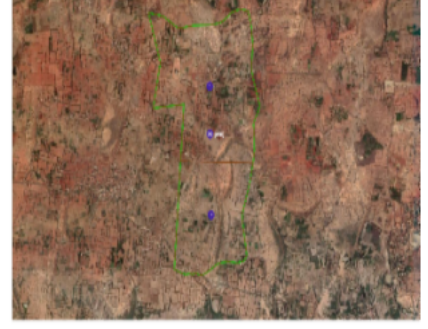

Nazri Naksha

Google Map View