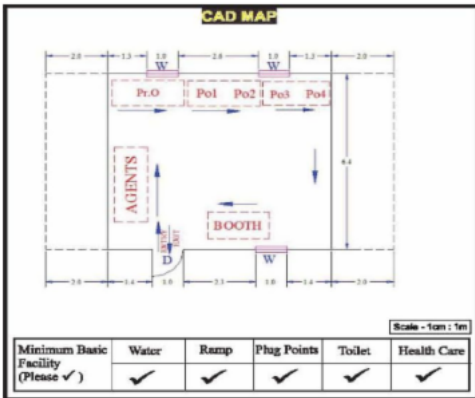

Nazri Naksha

Google Map View

Polling Station Building Front View

Polling Station Front View

Cad View

Key MAP View