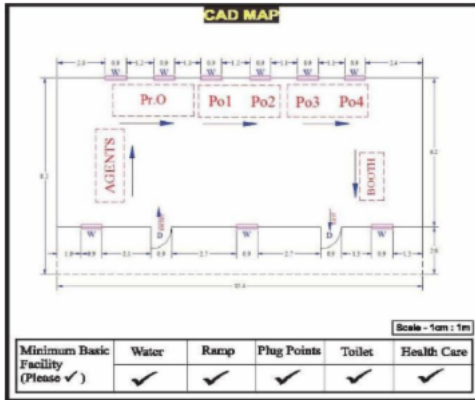

Nazri Naksha

Google Map View

Polling Station Building Front View

Polling Station Front View

Cad View

Key MAP View