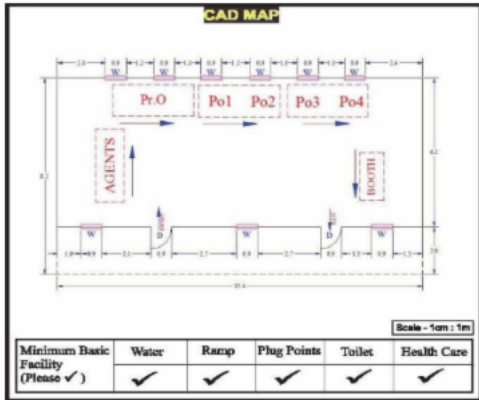

Nazri Naksha

Google Map View

Polling Station Building Front View

Polling Station Front View

Cad View

Key MAP View