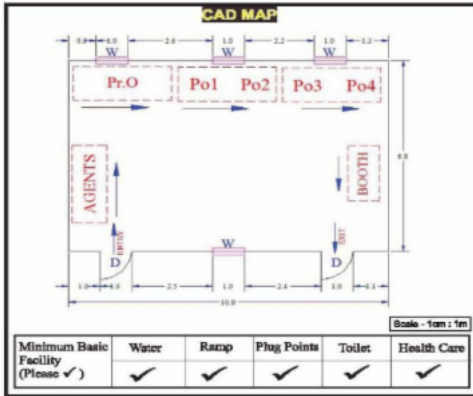

Nazri Naksha

Google Map View

Polling Station Building Front View

Polling Station Front View

Cad View

Key MAP View