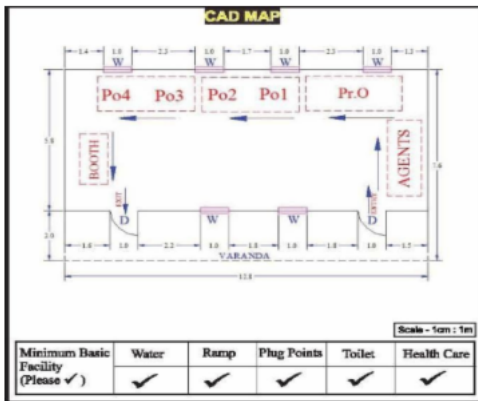

Nazri Naksha

Google Map View

Polling Station Building Front View

Polling Station Front View

Cad View

Key MAP View