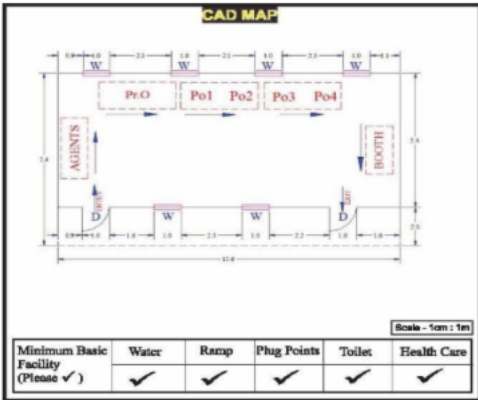

Nazri Naksha

Google Map View

Polling Station Building Front View

Polling Station Front View

Cad View

Key MAP View