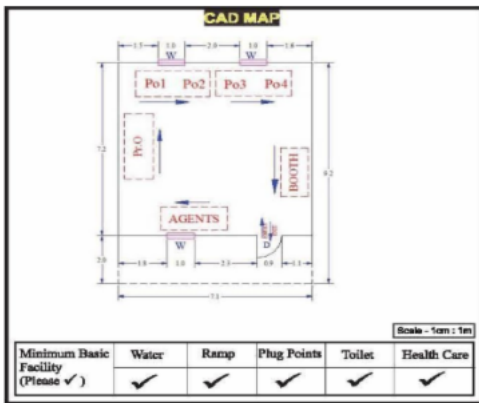

Nazri Naksha

Google Map View

Polling Station Building Front View

Polling Station Front View

Cad View

Key MAP View