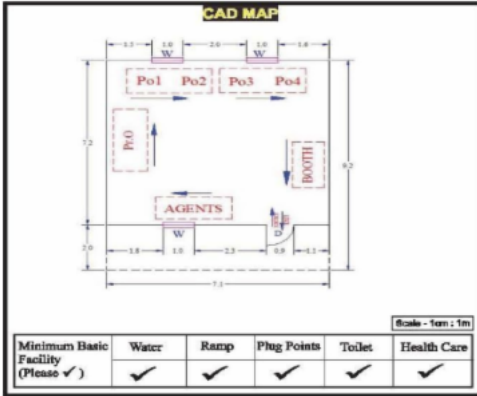

Nazri Naksha

Google Map View

Polling Station Building Front View

Polling Station Front View

Cad View

Key MAP View