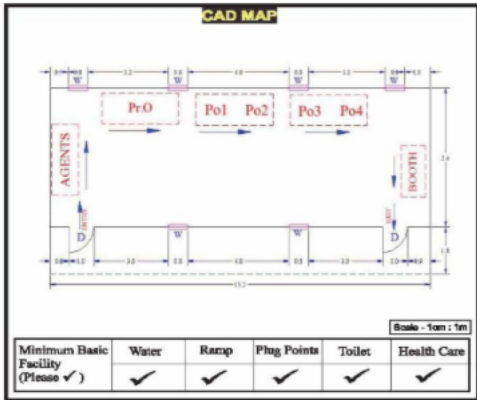

Nazri Naksha

Google Map View

Polling Station Building Front View

Polling Station Front View

Cad View

Key MAP View