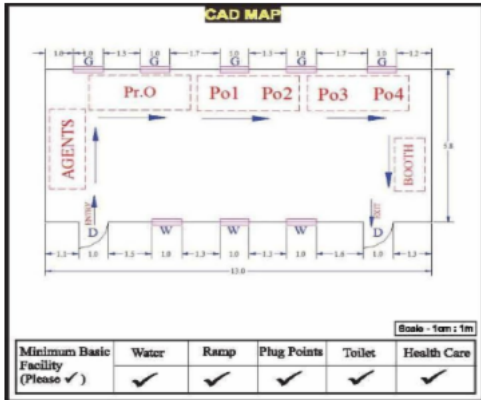

Nazri Naksha

Google Map View

Polling Station Building Front View

Polling Station Front View

Cad View

Key MAP View