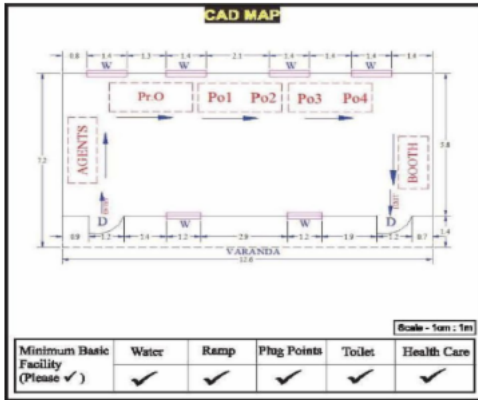

Nazri Naksha

Google Map View

Polling Station Building Front View

Polling Station Front View

Cad View

Key MAP View