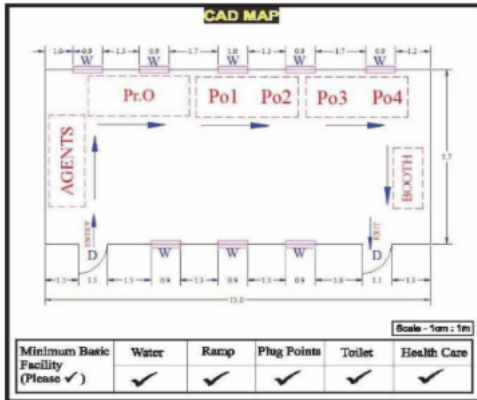

Nazri Naksha

Google Map View

Polling Station Building Front View

Polling Station Front View

Cad View

Key MAP View